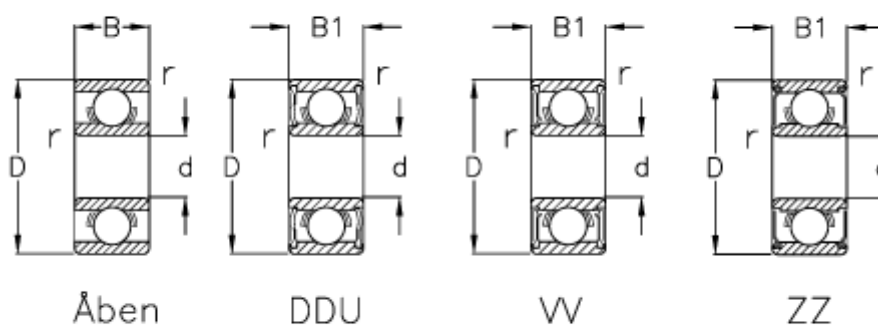

Data Sheet

Article number: 570403004002
Description: NSK Bearing 623 Open
d=3 D=10 B=4

Measures

B	= 4	Max rpm ZZ-WW = 50000
B1	= 4	r min = 0.15
d	= 3	Type = 623
D	= 10	
Load Cor (N)	= 218	
Load Cr (N)	= 630	
Max rpm DD	= -	
Max rpm open	= 60000	